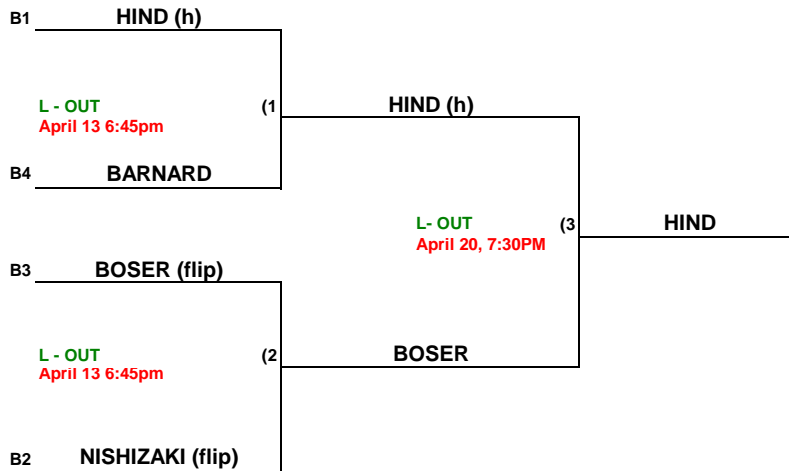

2016-17 THURSDAY MIXED PLAYOFF

"A" Side

"B" Side

"C" Side