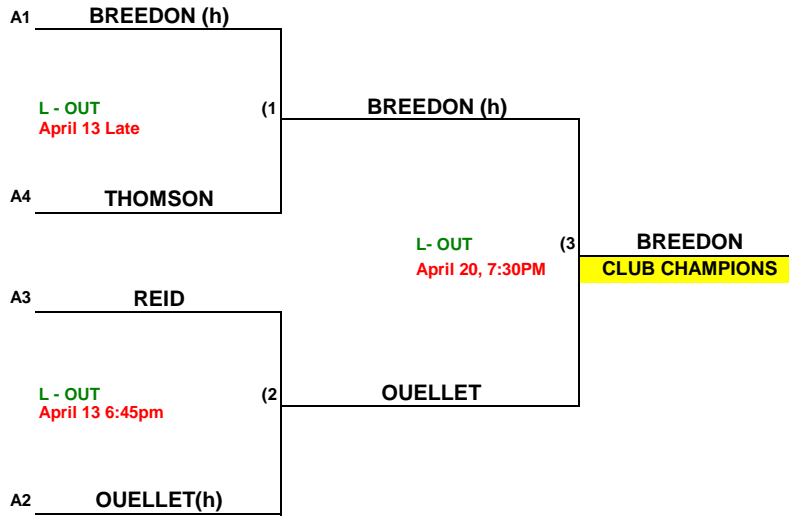

2016-17 THURSDAY MIXED PLAYOFF

"A" Side

"B" Side

"C" Side